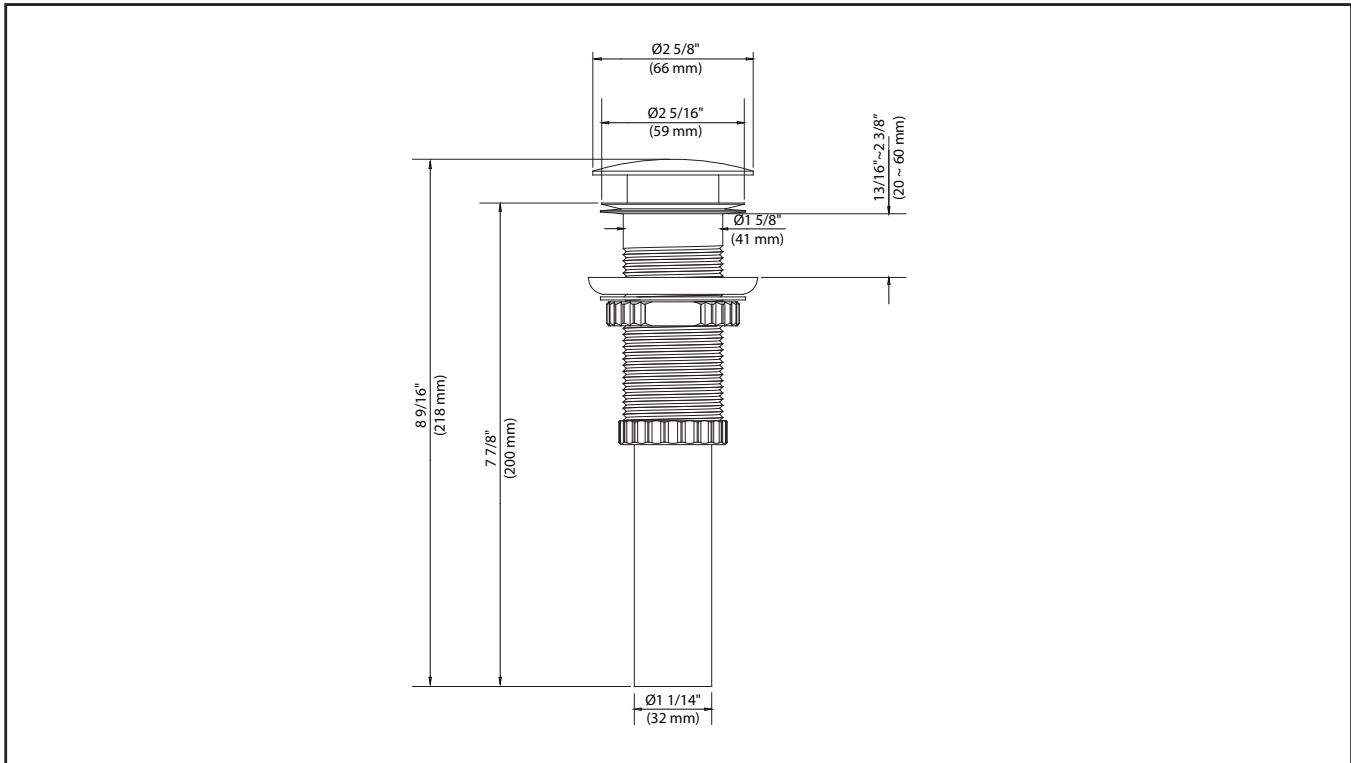

PU-10

Pop Up Drain w/o Overflow

Kräus®

SPECIFICATION SHEET

Finish

- Chrome
- Gold
- Satin Nickel
- Oil Rubbed Bronze

Material

Brass

Features

- Solid Brass Construction
- Connection 1-1/4"
- Designed to Work w/ Above-Counter Vessel Sinks w/o Overflow
- Fits Standard 1 3/4" Drain Opening

Kraus Limited Lifetime Warranty: See website for details www.kraususa.com

1.800.775.0703 / customerservice@kraususa.com

REV. August 17, 2016